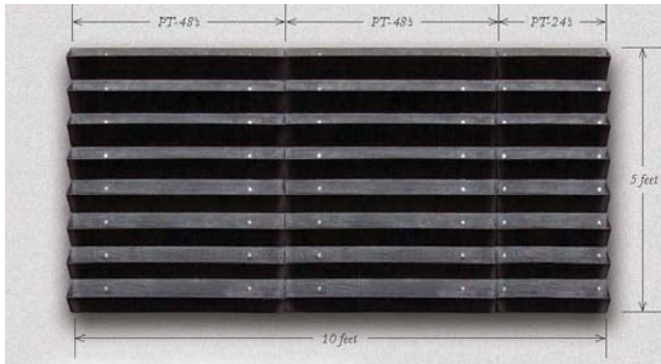

Simply Vertical Plant Systems Specifications (Dimensions in Inches)

Plant Portraits

Model #	Description	# of Trays/ Shelves	TTL # 6" Plants
PP-1632	Plant Portrait 16"Lx32"H (TTL Height 36.5"	4	8
PP-2432	Plant Portrait 24"Lx32"H (TTL Height 36.5"	4	12
PP-3232	Plant Portrait 32"Lx32"H (TTL Height 36.5"	4	16

Planter Trays

Model #	Description	TTL # 6" Plants
PT-48	48"L Planter Tray	4-5
PT-36	36"L Planter Tray	3-4
PT-24	24"L Planter Tray	2-3

Planter Trays— Unplanted

Trays for this 50- square-foot wall install in 1-2 hours